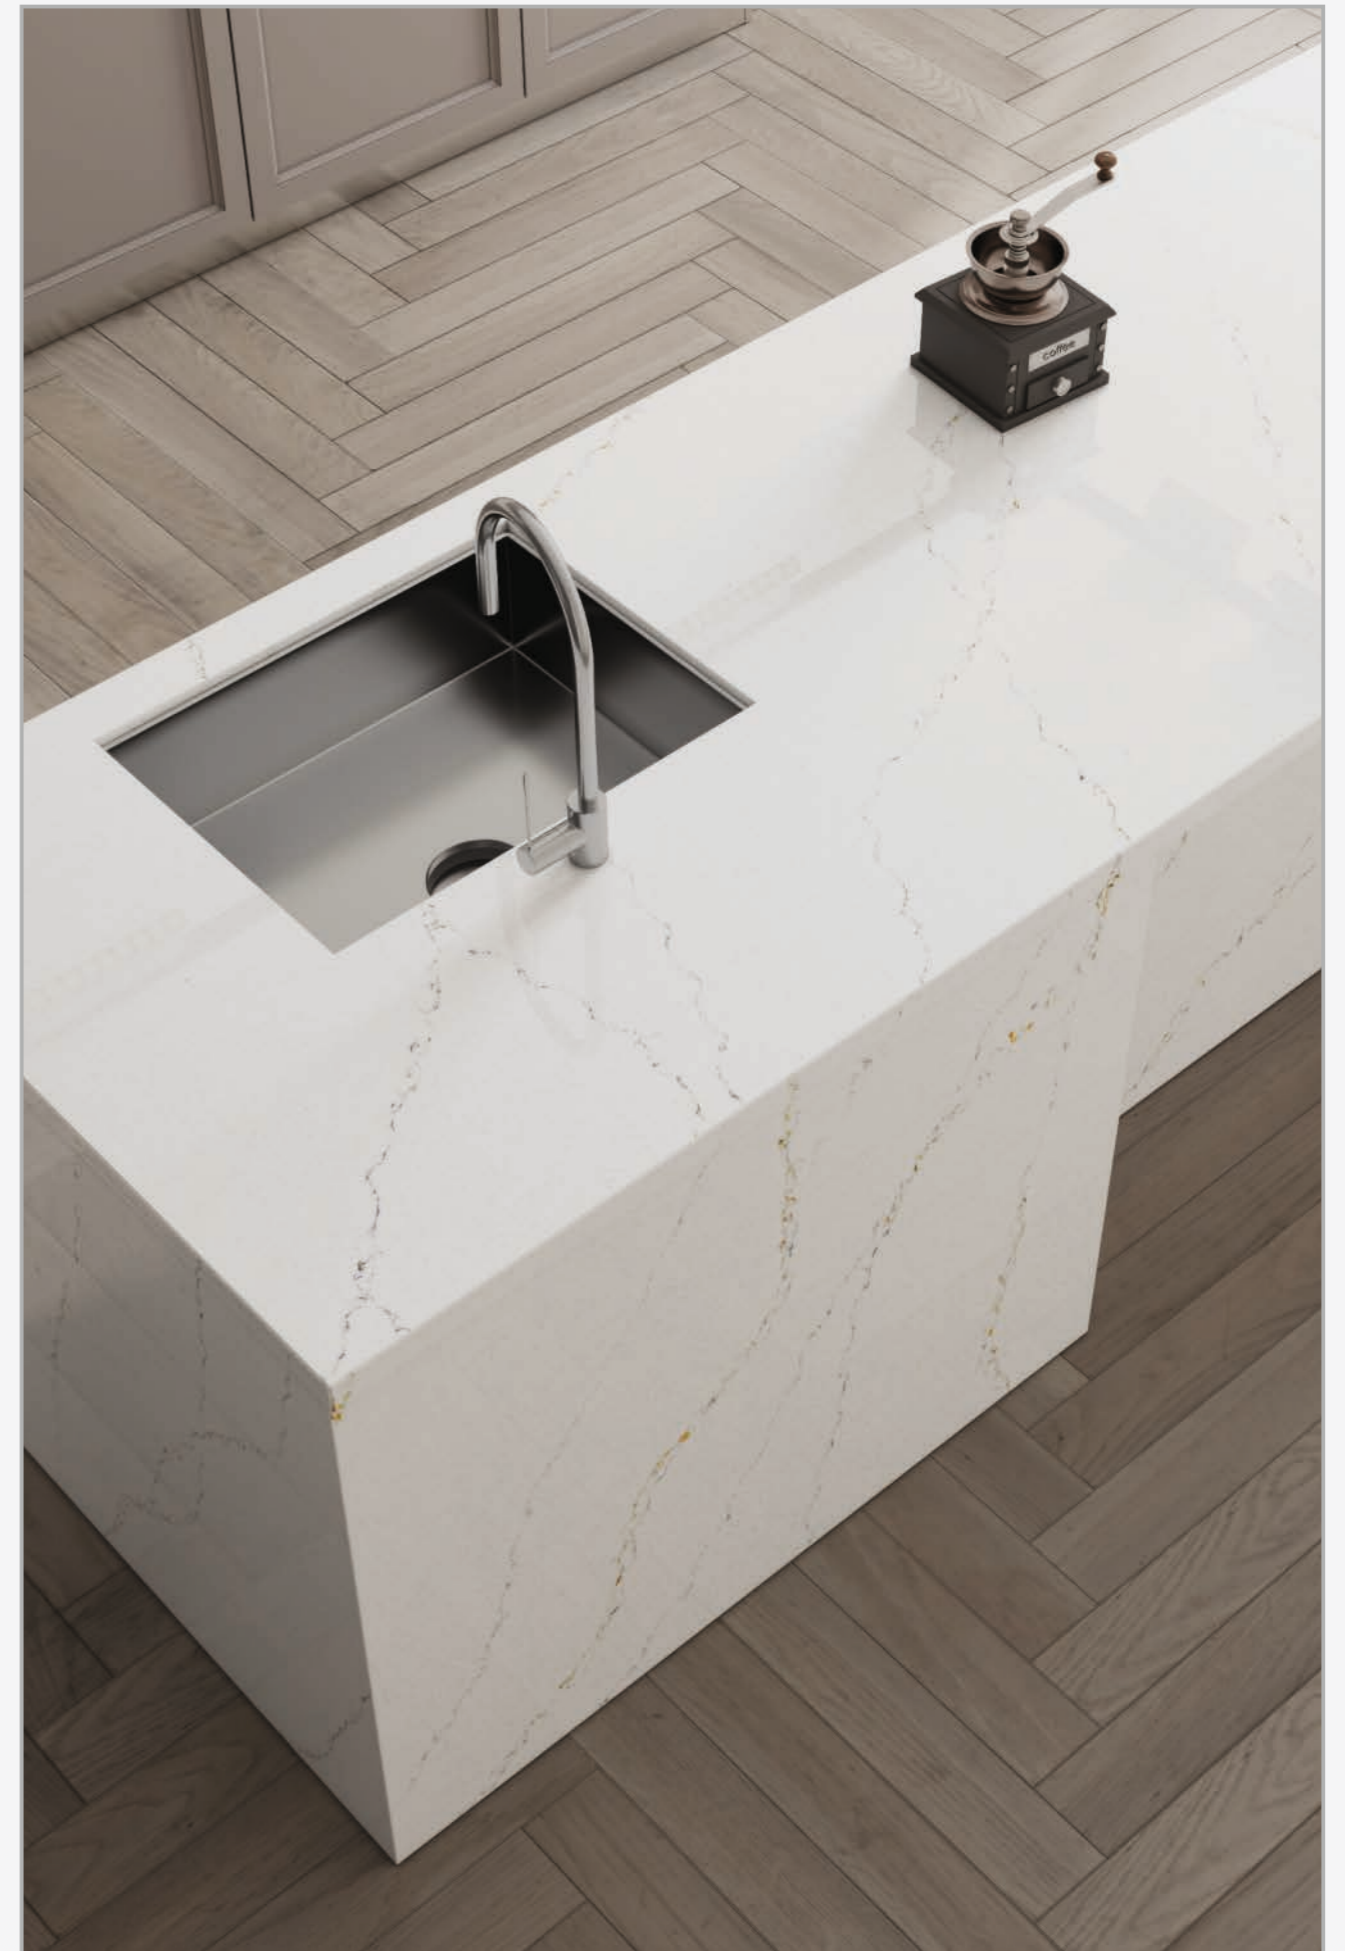

Scan QR Code For
Full Quartz View