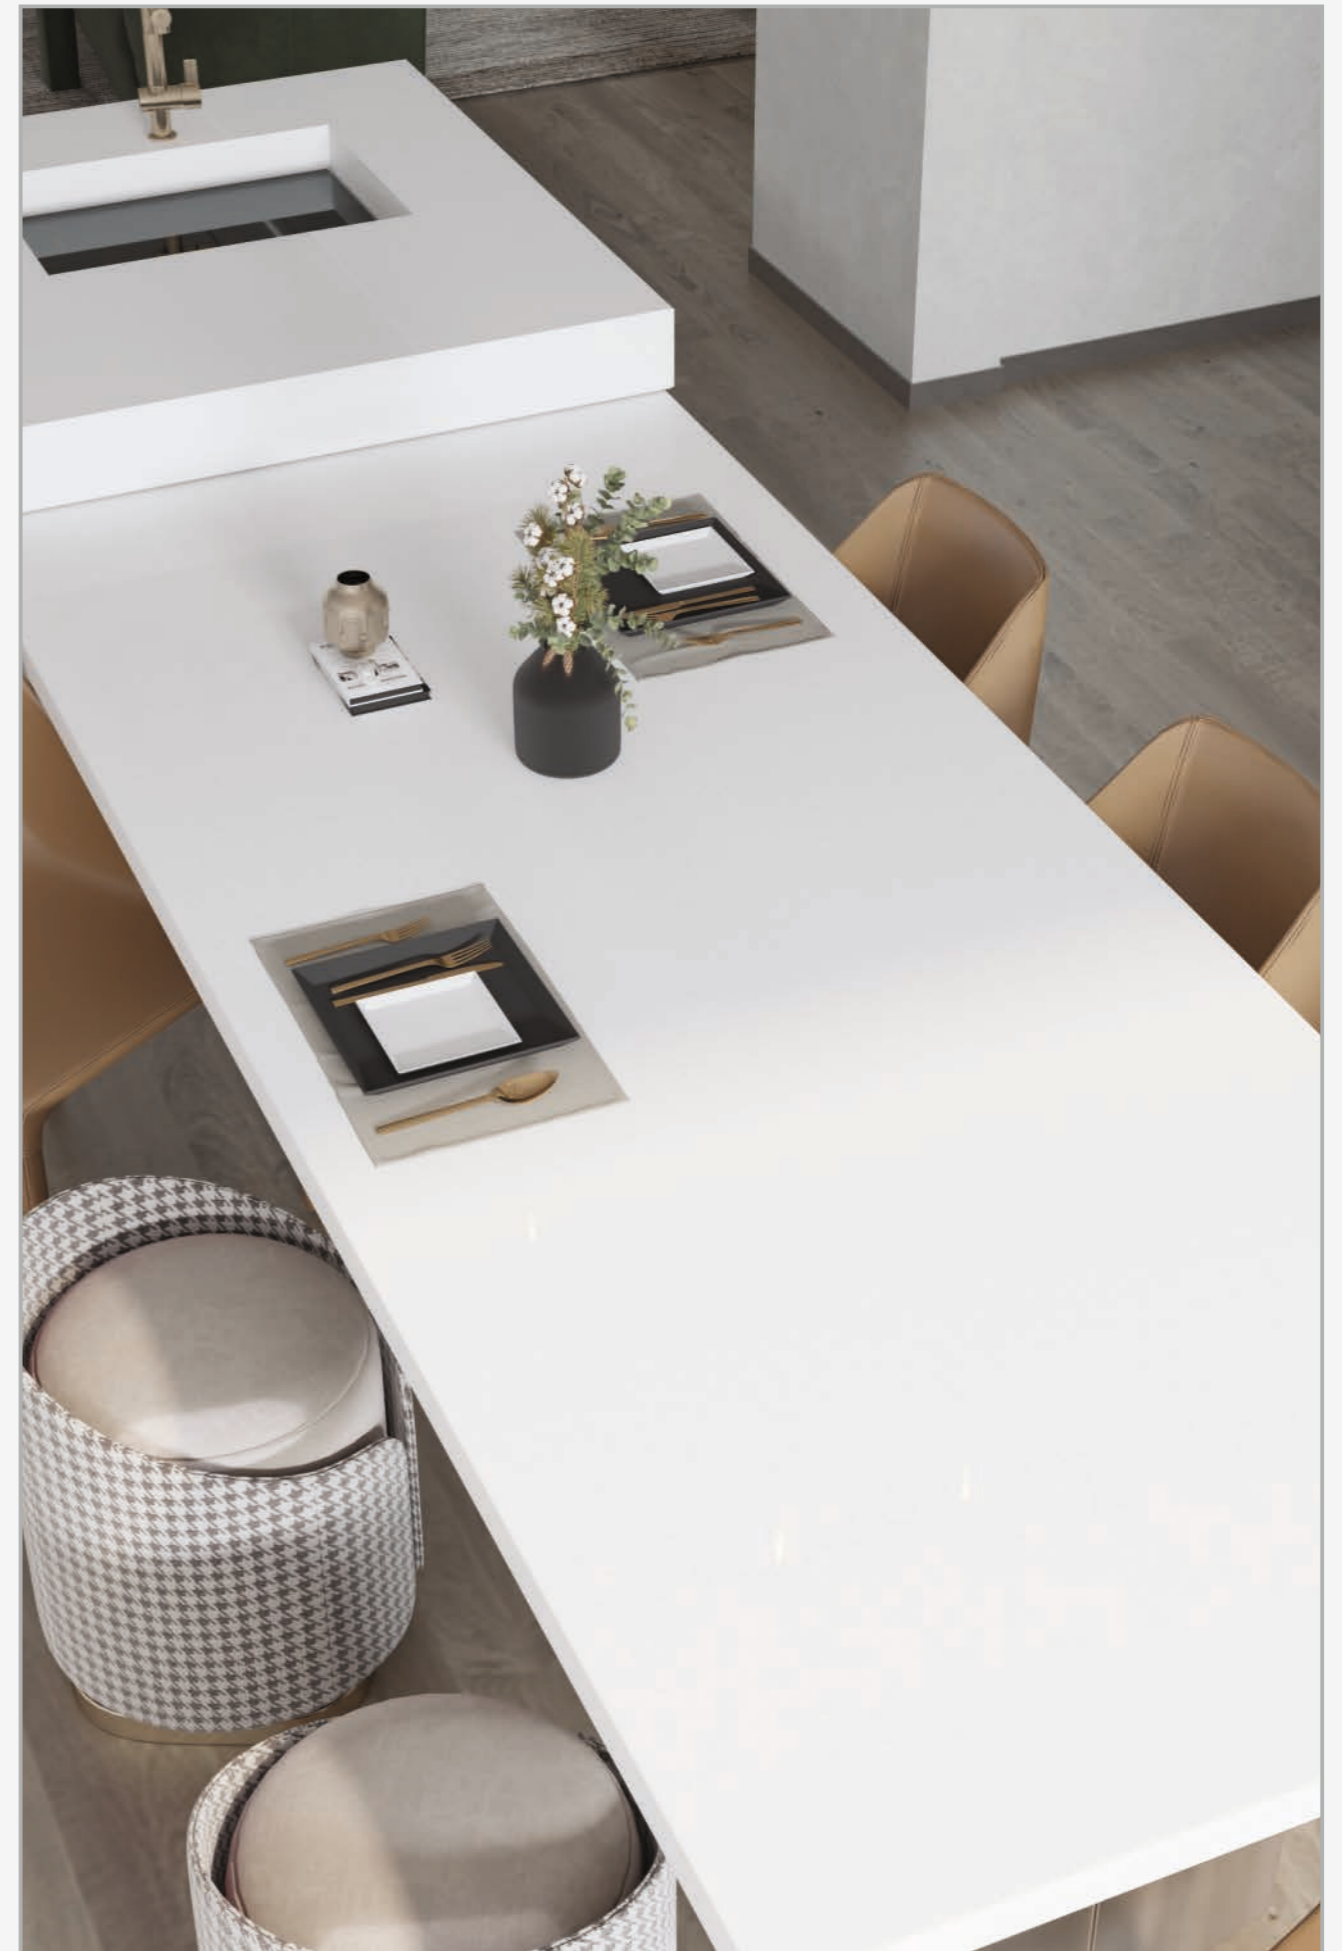

Pastel Whitest

Sizes
3225x1625mm

Thickness
20 mm

Scan QR Code For
Full Quartz View