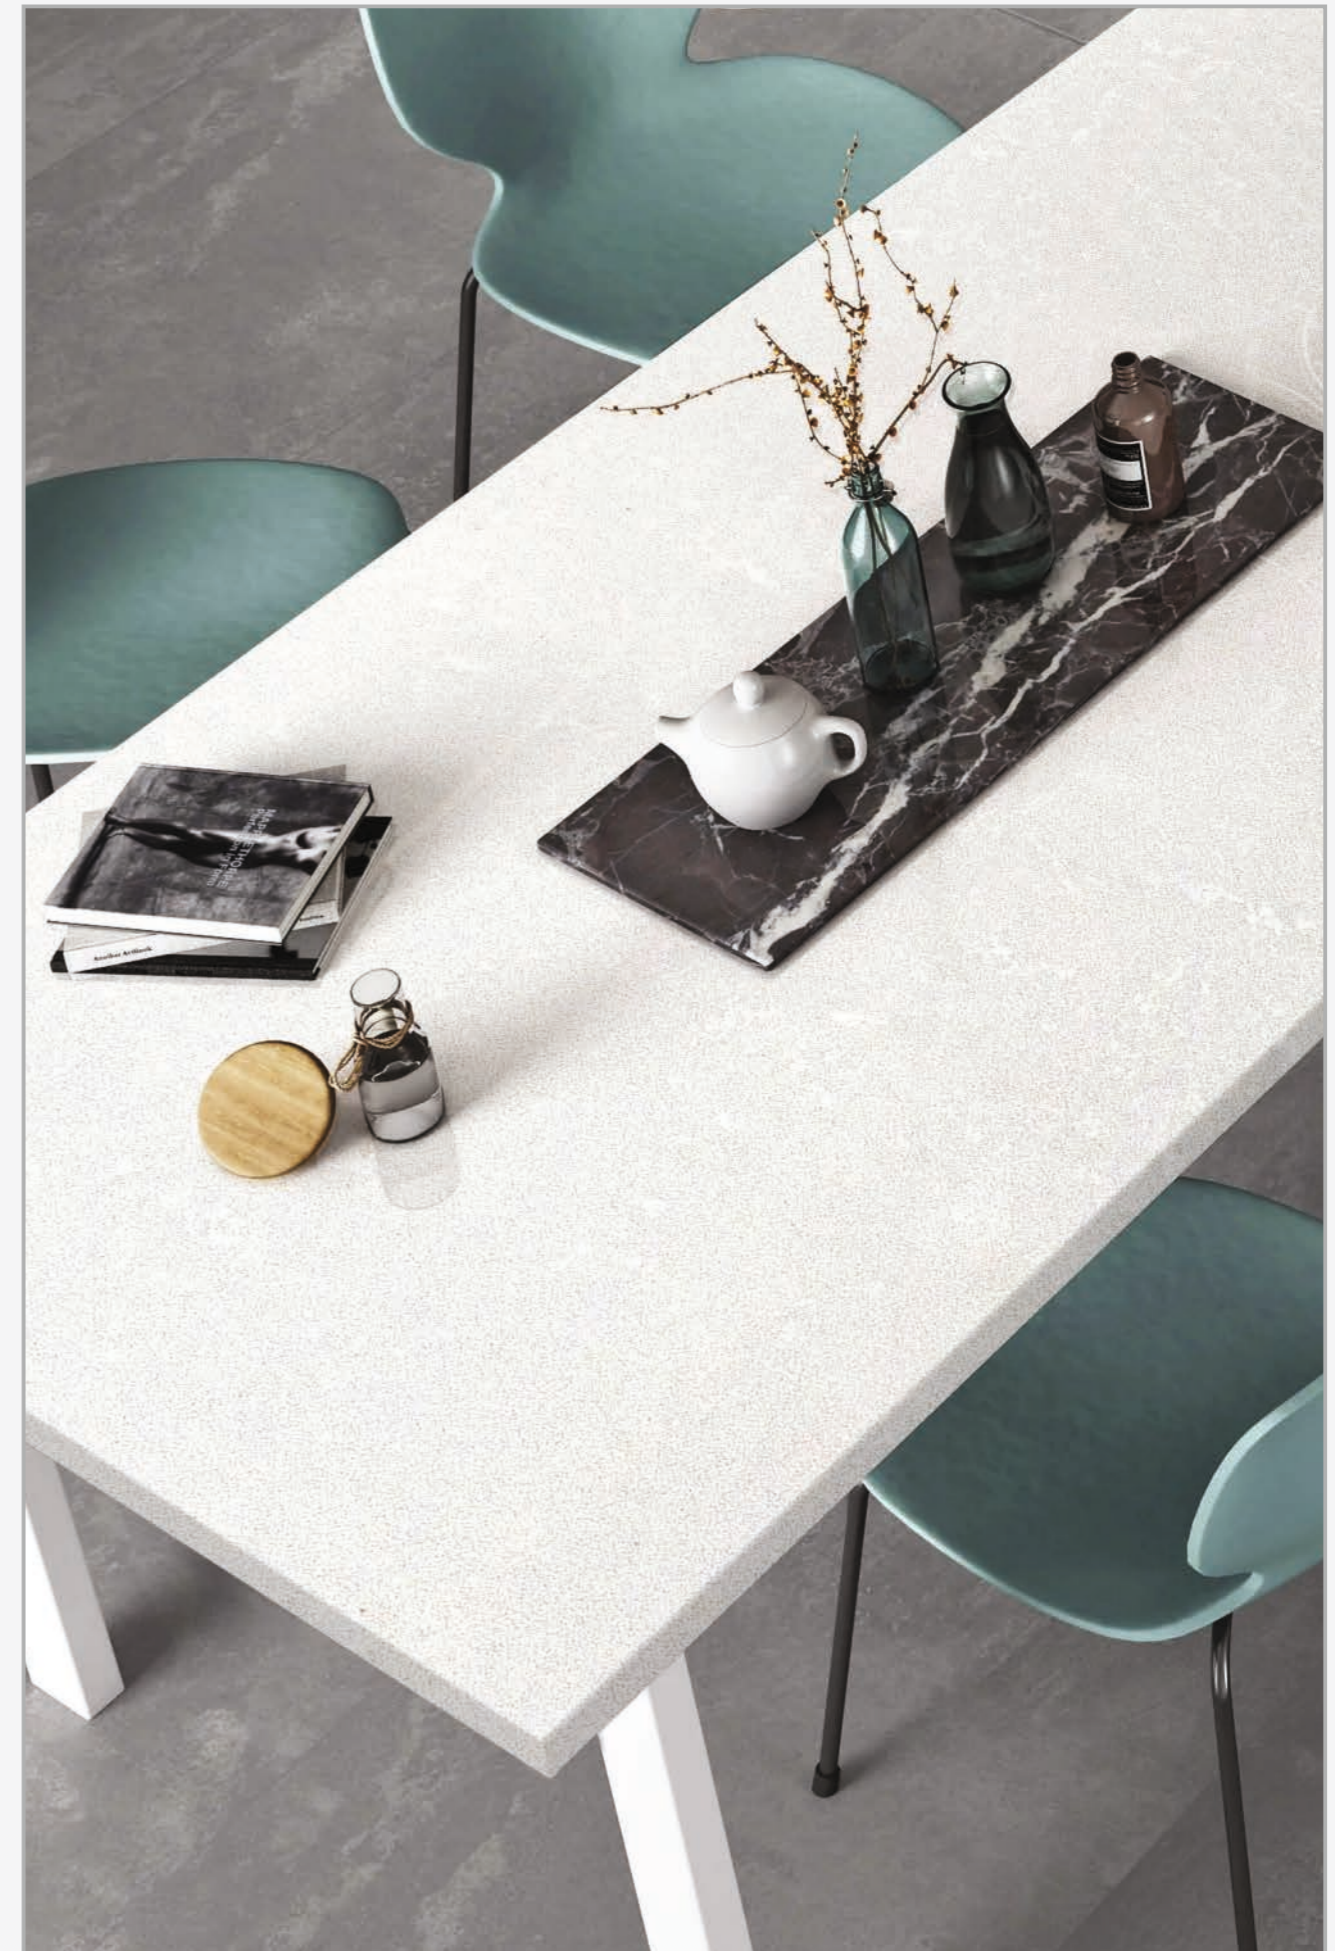

Scan QR Code For
Full Quartz View