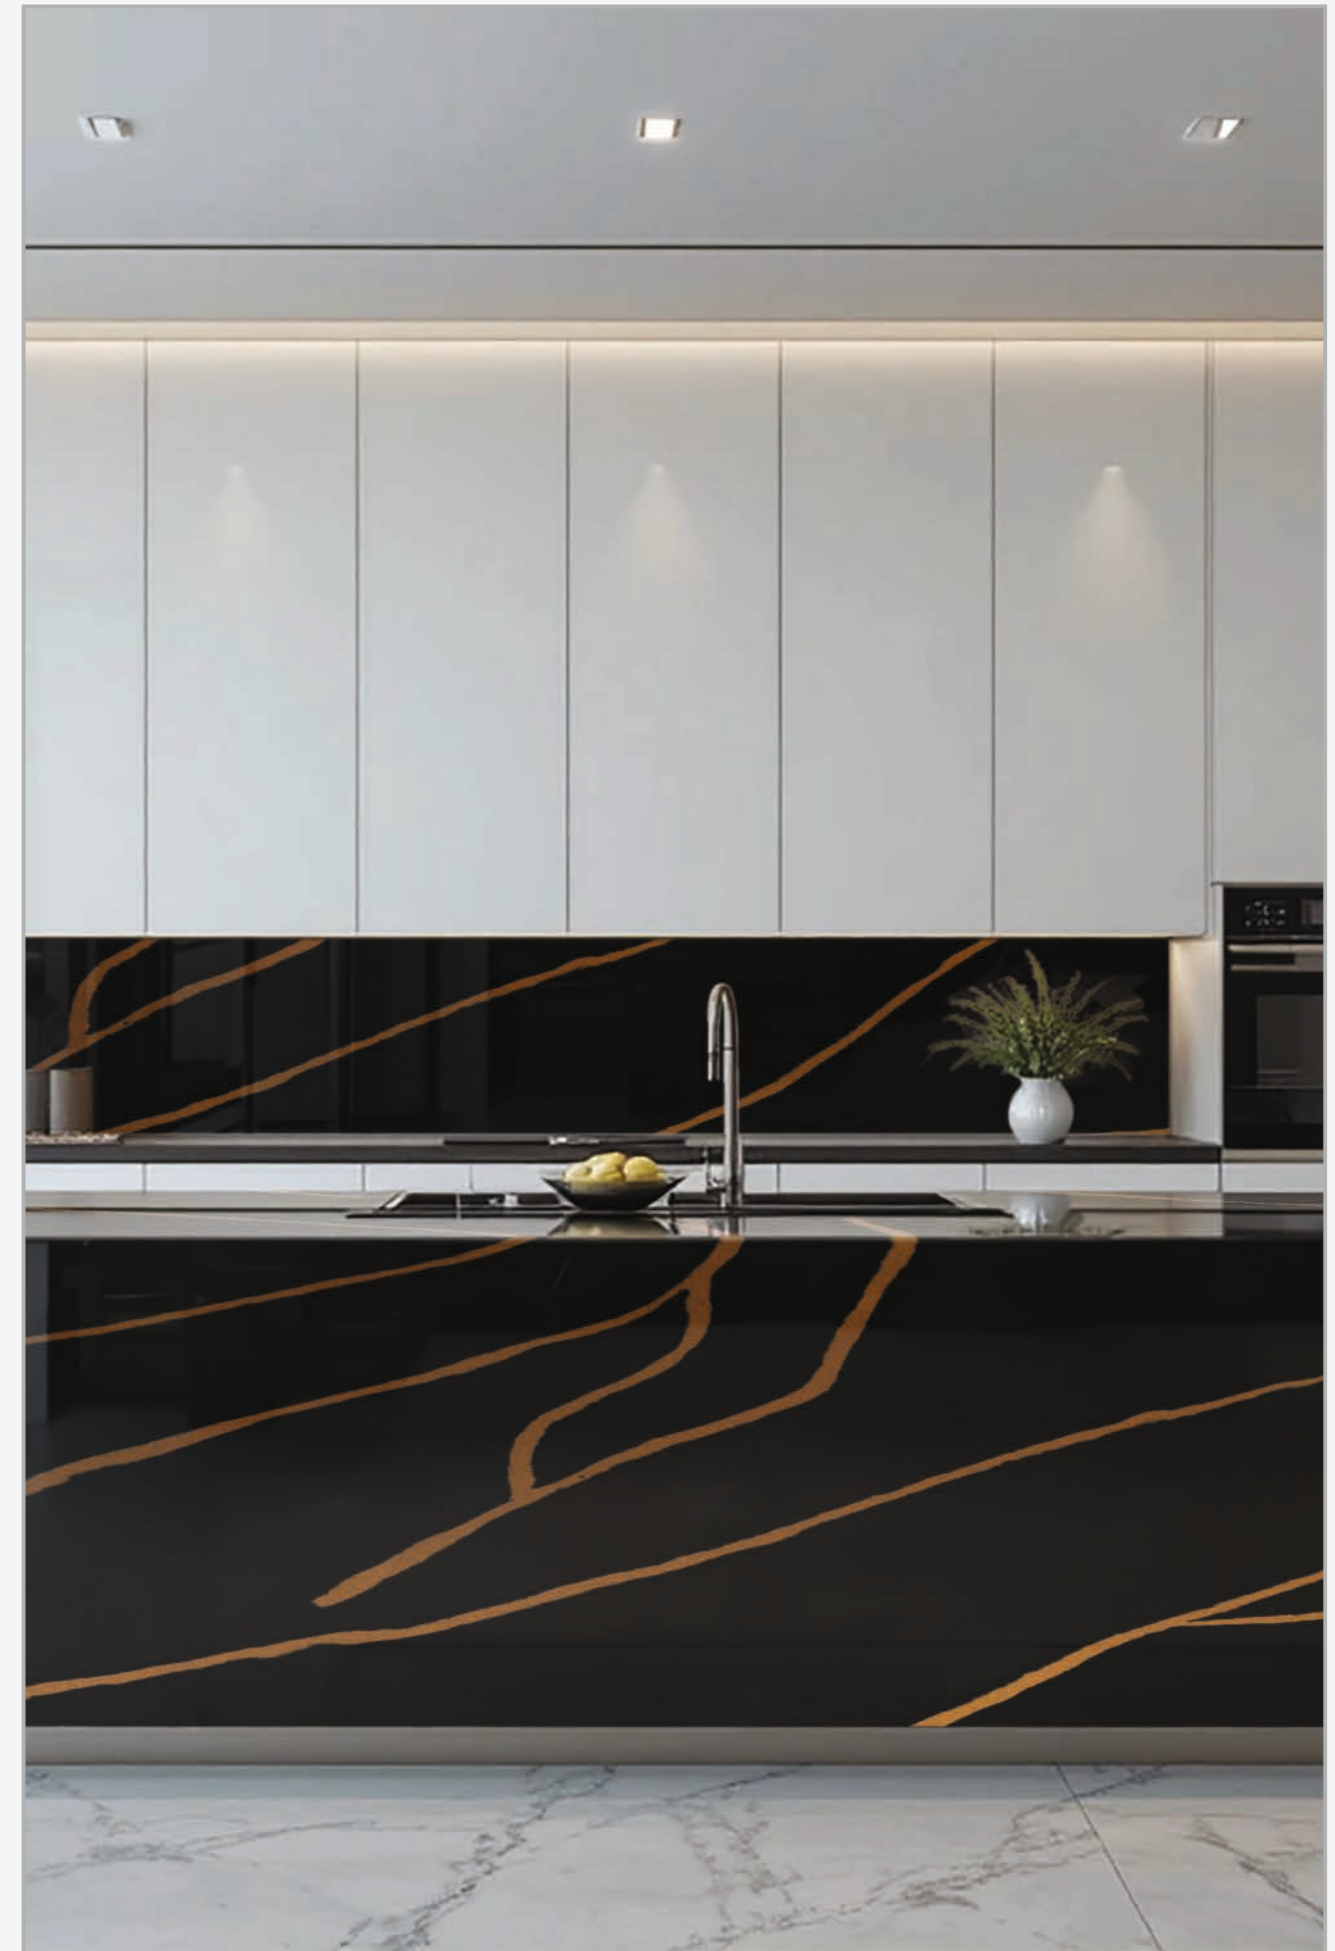

Thickness
20 mm

Calacatta Black Piragon

Sizes
3225x1625mm

Thickness
20 mm

 **CAMROLA®**
QUARTZ
A Legend in Every Design

**Calacatta
Manassas Gold**

Sizes
3225x1625mm

Thickness
20 mm