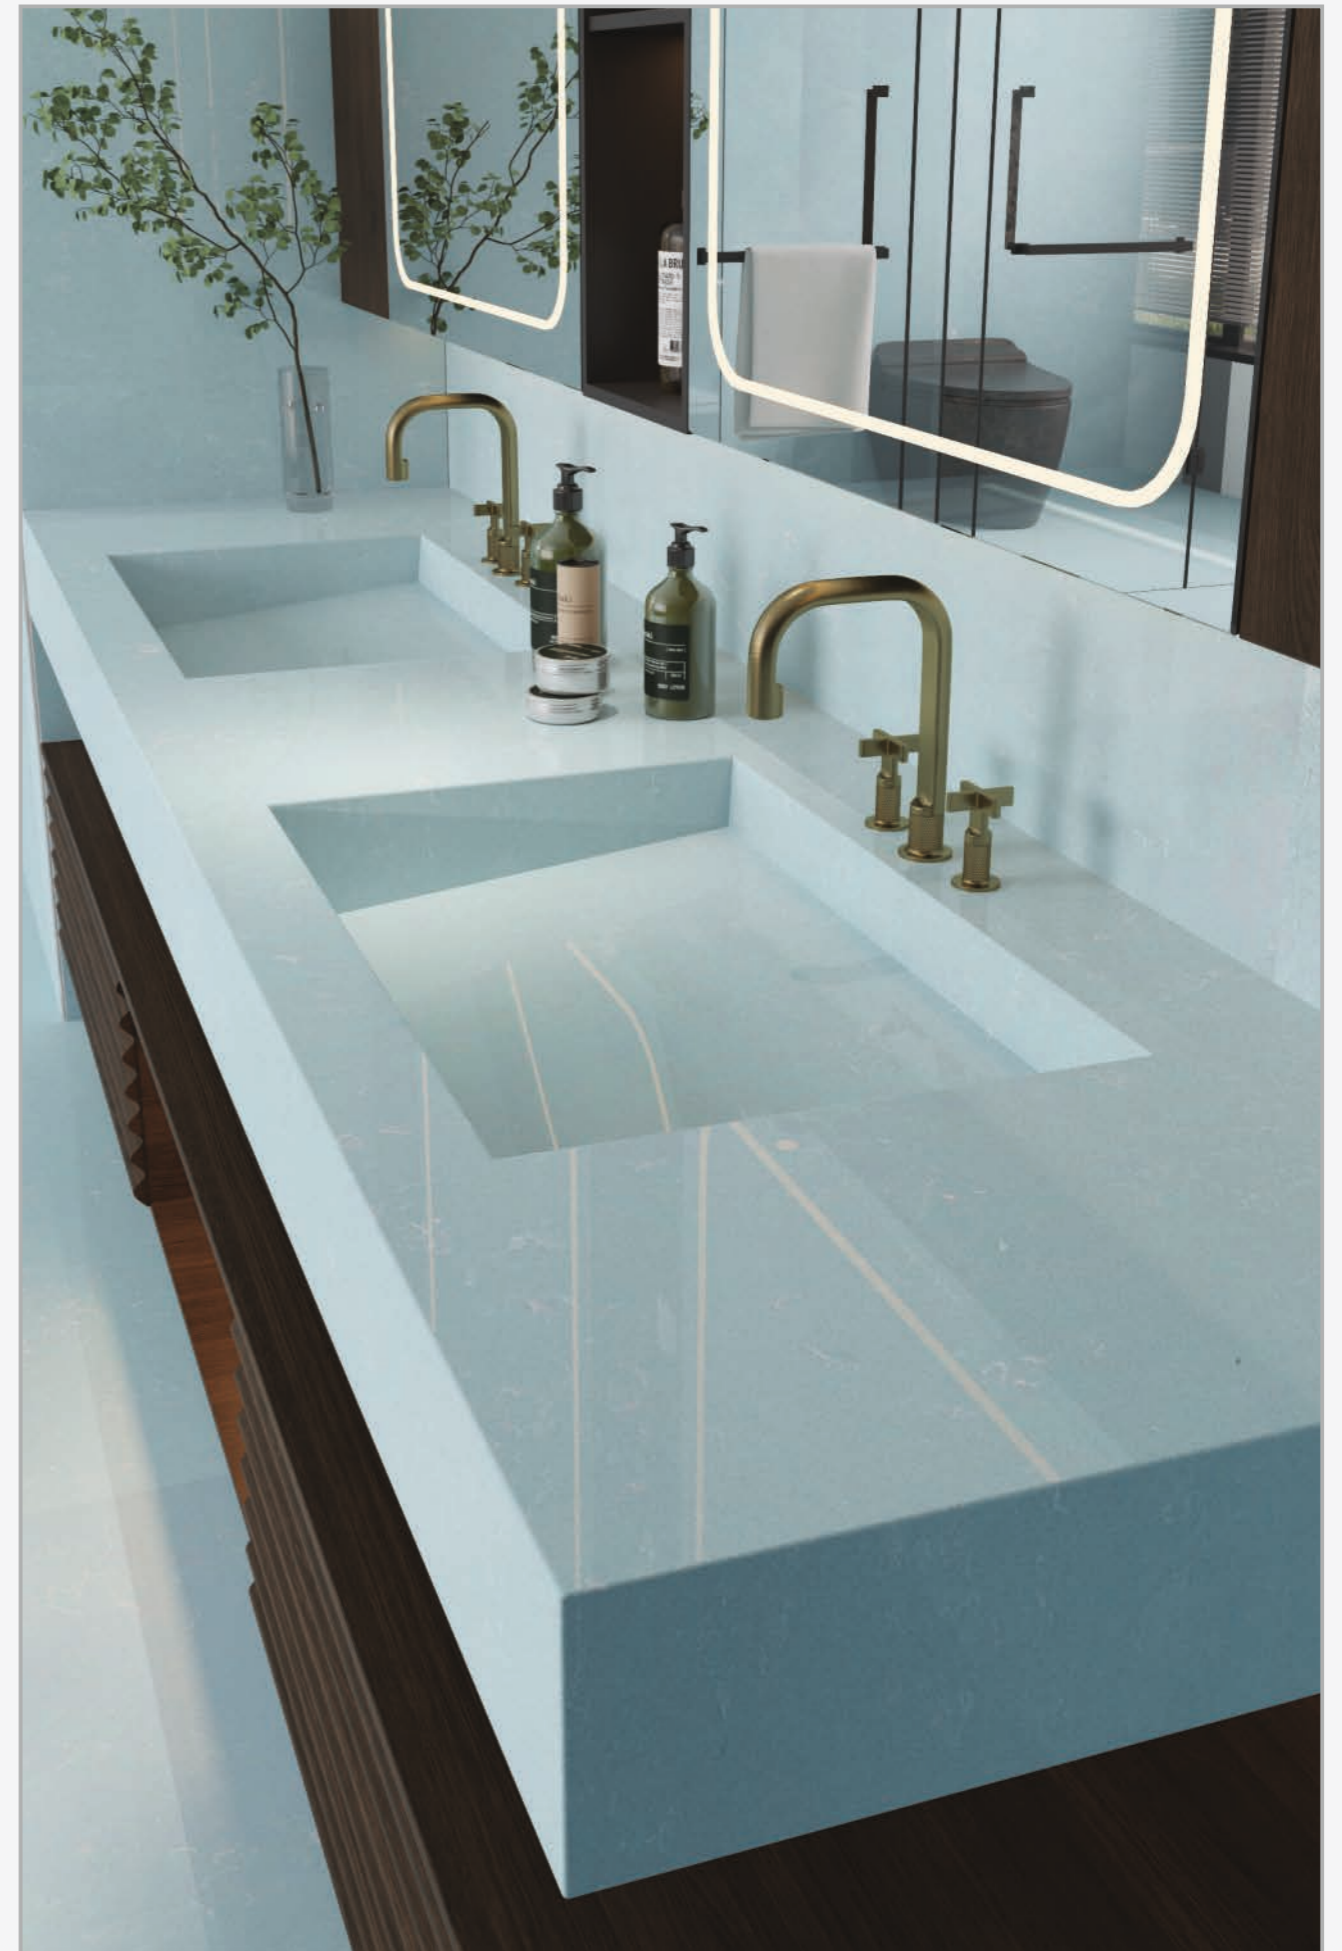

Pastel Skyblue

Sizes

3225x1625mm

Thickness

20 mm

Scan QR Code For
Full Quartz View